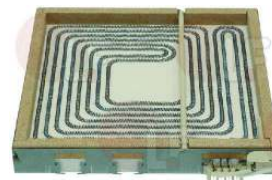

EGO 1077823006

EGO 1083816060

EGO 1083818060

3311152 ELECTRIC HOT PLATE 4000W 400V
dimensions 300x300 mm
radiant size 270x270 mm
terminal block electric connections
for glass-ceramic cooktop
WITH PAN DETECTOR