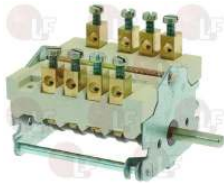

EGO 4203400009

3057139 SELECTOR SWITCH 0-1 POSITIONS
 contact capacity 16A 250V - max 150°C
 D-shaped pin \varnothing 6x4.6 mm

EGO 4204400003

Suitable for:

3057140 SELECTOR SWITCH 0-1 POSITIONS

contact capacity 25A 400V - max 150°C
D-shaft \varnothing 6x4.6 mm
for Fry top (ZANUSSI) - Series HD900 - Series N900
for Grill (ZANUSSI) - Series N700 - Series N900