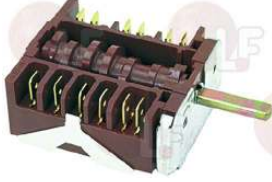

Suitable for:

3057076 SELECTOR SWITCH 0-6 POSITIONS
contact capacity 16A 250V - max 150°C
D shaft $\varnothing$ 6x4.6 mm
for Kitchen electric (ZANUSSI) - Series N700
Series PR700 - Series R701 - XC/E1 - XC/E2
XCF/E2 - XCV/E3

EGO 4627266813

3057092 SELECTOR SWITCH 0-6 POSITIONS
contact capacity 16A 250V - max 150°C
D-shaft $\varnothing$ 6x4.6 mm
for Kitchen electric (KÜPPERSBUSCH) - Series FEH