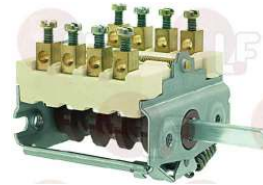

EGO 4942015000