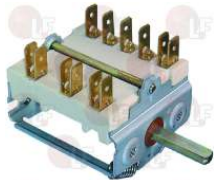

EGO 492381560

3057281 SELECTOR SWITCH 4 POSITIONS

contact capacity 16A 250V - max 150°C
D shaft \varnothing 6x4.6 mm
for Pasta cooker (ANGELO PO) - Series ALPHA
Series GAMMA - Series OMEGA

EGO 420400023

3057306 SELECTOR SWITCH 4 POSITIONS