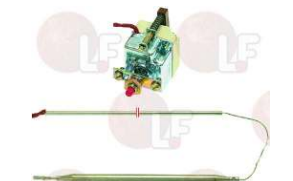

EGO 5510549801

EGO 5519549010

3444124 PROTECTION CAP
for security thermostat