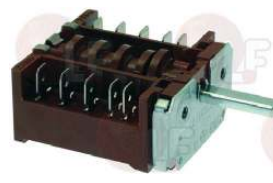

EGO 4204400003