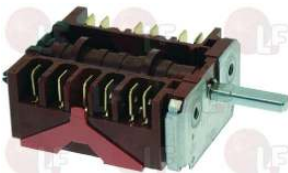

EGO 4623966541

3057216 SELECTOR SWITCH 0-1 POSITIONS

contact capacity 16A 230V - max 150°C
D-shaped pin 6x4.6 mm
for Panini grill electric (FB FABBA) - Series E Series S