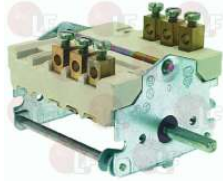

EGO 4921015300

Suitable for:

EGO

3057032 SELECTOR SWITCH 0-1 POSITIONS
 contact capacity 32A 250V - max 150°C
 D spindle \varnothing 6x4.6 mm
 for Fryer (ANGELO PO)

EGO 4331832000

3057037 SELECTOR SWITCH 0-1 POSITIONS
 contact capacity 16A 250V - max 150°C
 D shaft \varnothing 6x4.6 mm
 with double shaft
 for Fryer (ANGELO PO) - Series JUNIOR
 Series SENIOR