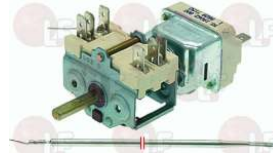

EGO TT52011060

EGO 5519962809

3444174 SINGLE-PHASE THERMOSTAT 50-320°C
D-shaped pin $\varnothing$ 6x4.6 mm
capillary length 900 mm - 16A 250V
bulb $\varnothing$ 3x220 mm