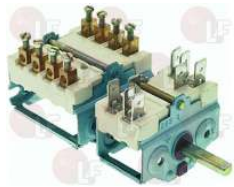

EGO 4324232000

EGO 4324432000

3057030 SELECTOR SWITCH 0-3 POSITIONS
contact capacity 16A 250V - max 150°C
D-shaft $\varnothing$ 6x4.6 mm
for Kitchen (ANGELO PO) - Series ALPHA
Series DELTA - Series SENIOR