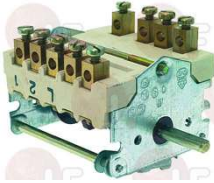

Suitable for:

3057006 SELECTOR SWITCH 0-4 POSITIONS
contact capacity 32A 250V - max 150°C
D-shaft ø 6x4.6 mm
for Kitchen electric (ZANUSSI) - Series H900