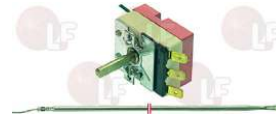

D-shaped pin \varnothing 6x4.6 mm
capillary length 1000 mm - 16A 250V
bulb \varnothing 6x130 mm
for Bain-marie (ZANUSSI)

EGO 5519012800

EGO

Suitable for:

3444743 SINGLE-PHASE THERMOSTAT 30-125°C

D-shaped pin \varnothing 6x4.6 mm
covered capillary length 2200 mm - 16A 230V
bulb \varnothing 3.1x160 mm