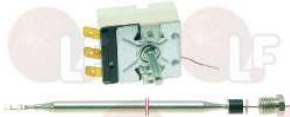

EGO 5513212370

3444423 SINGLE-PHASE THERMOSTAT 85-170°C
D-shaped pin $\varnothing$ 6x4.6 mm
covered capillary length 900 mm - 16A 250V
bulb $\varnothing$ 4x231 mm - with adapter nipple band M9x1
for Fryer (OLIS) - Series 900