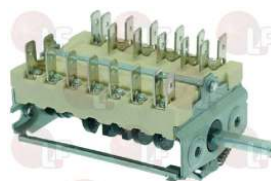

EGO 4929815733