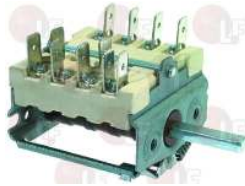

EGO 4921915731

3057082 SELECTOR SWITCH 0-1 POSITIONS
contact capacity 16A 250V - max 150°
D-shaft 6x4.6 mm
for Fryer (BARON) - Series 700 - Series 900
for Fryer (EMMEPI) - Series 650 - Series 700
Series 750 - Series 900
for Fryer (GIORIK) - Series 700 - Series 900
for Fryer (OFFCAR) - Series 700 - Series 900
for Pasta cooker (BARON) - Series 700 - Series 900
for Pasta cooker (EMMEPI) - Series 650
Series 700 - Series 750 - Series 900
for Pasta cooker (GIORIK) - Series 700
Series 900

EGO 4941015705

3057095 SELECTOR SWITCH 0-1 POSITIONS
contact capacity 16A 250V - max 150°C
D spindle $\varnothing$ 6x4.6 mm