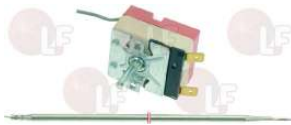

3444663 SINGLE-PHASE THERMOSTAT 50-195°C

D-shaped pin $\varnothing$ 6x4.6 mm
covered capillary length 2300 mm
bulb $\varnothing$ 4x160 mm
for Fryer electric (FRANKE) FFS95
for Fryer electric (FRI FRI) FFS95