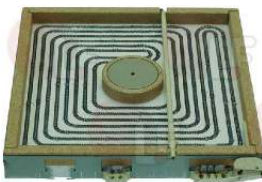

EGO 1133454249

3311075 ELECTRIC HOT PLATE 4000W 400V
 dimensions 300x300 mm
 tilting plate
 terminal block electric connections
 for electric cooking top

EGO 1133460307

EGO 1133460341

3311103 ELECTRIC HOT PLATE 4000W 400V
 dimensions 300x300 mm
 radiant size 270x270 mm
 terminal block electric connections
 for glass-ceramic cooking top
 WITH PAN DETECTOR

EGO 1077848006

EGO 1083848060

3311151 ELECTRIC HOT PLATE 4000W 400V
 dimensions 300x300 mm
 radiant size 270x270 mm
 terminal block electric connections
 for glass-ceramic cooktop
 WITHOUT PAN DETECTOR

EGO 1077823006

EGO 1083816060

EGO 1083818060

3311152 ELECTRIC HOT PLATE 4000W 400V
 dimensions 300x300 mm
 radiant size 270x270 mm
 terminal block electric connections
 for glass-ceramic cooktop
 WITH PAN DETECTOR

EGO 1077843006