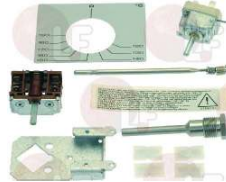

EGO 5513034120

3444178 THERMOSTAT MODIFICATION KIT 105-185°C
D-shaped pin $\varnothing$ 6x4.6 mm
complete with auxiliary commutator
complete with substitution manual
covered capillary length 900 mm - 16A 250V
threaded bulb $\varnothing$ 1/2" x 91 mm
complete with screenprinted plates
for Fryer (ANGELO PO) - Series JUNIOR
Series SENIOR