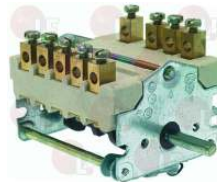

EGO 4335232000

EGO 4335232020

3057023 SELECTOR SWITCH 0-6 POSITIONS
contact capacity 32A 250V - max 150°C
D shaft ø 6x4.6 mm
for Bratt pan electric (COMETTO)
for Hot plate electric (COMETTO)
for Kitchen electric (EMMEPI) - Series 900
for Pot stove electric (COMETTO)