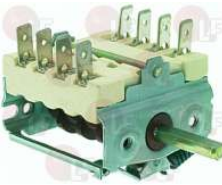

EGO 4922015723

3057022 SELECTOR SWITCH 0-1 0-1 POSITIONS
contact capacity 16A 250V - max 150°C
D-shaft $\varnothing$ 6x4.6 mm
for Bain-marie (ZANUSSI) - Series N700
Series PR700
for Rotisserie electric (MCM) 1EE - 2EE - 3EE
4EE - 6EE - 8EE
for Toaster electric (DOSILET) TT0001 - TT4000

EGO 4942015500

3057073 SELECTOR SWITCH 0-1 0-1 POSITIONS
contact capacity 16A 250V - max 150°C
D-shaft $\varnothing$ 6x4.6 mm
for Pot stove gas (OLIS) 96/04CGFL