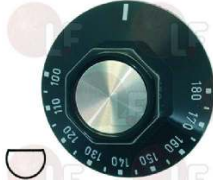

Suitable for:

3241827 BLACK KNOB $\varnothing$ 50 mm 100-180°C
D-shaped pin $\varnothing$ 6x4.6 mm
for EGO thermostat