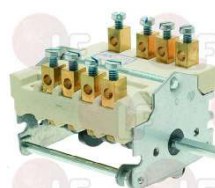

EGO 4324032000

3057336 SELECTOR SWITCH 0-3 POSITIONS
contact capacity 16A 250V - max 150°C
D-shaped pin $\varnothing$ 6x4.6 mm
for Boiling pan electric (MODULAR) - Series 700
Series 900