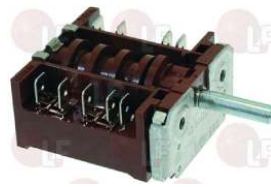

EGO 4921015300+

EGO 4944215700+

EGO 4964215715

EGO 4964215715+

3057060 SELECTOR SWITCH 0-3 POSITIONS
contact capacity 16A 250V - max 150°C
D-shaft $\varnothing$ 6x4.6 mm
for Oven under cooktop (JEMI) - Series 550
Series 600 - Series 700 - Series 900