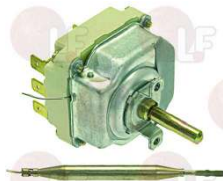

EGO 5534069010

EGO 5534069030

3744062 THREE-PHASE THERMOSTAT 100-350°C
D-shaped pin $\varnothing$ 6x4.6 mm
capillary length 1470 mm - 16A 400V
bulb $\varnothing$ 6x75 mm
for Bain-marie (MORICE)
for Boiling pan (MORICE)
for Fry top (MORICE)
for Grill (BONNET) - Series 400 - Series 600
for Oven under cooktop (MORICE)

EGO 5534064010

3744110 THREE-PHASE THERMOSTAT 100-350°C
D-shaped pin $\varnothing$ 6x4.6 mm
covered capillary length 1800 mm - 10A 400V
bulb $\varnothing$ 6x80 mm