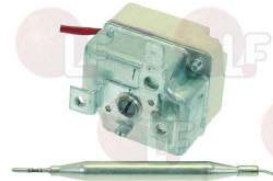

EGO 5510143800

EGO 5519143010

3444239 SINGLE-PHASE THERMOSTAT 240°C
with manual reset
covered capillary length 860 mm - 16A 250V
bulb $\varnothing$ 6x77 mm - with stuffing gland M10x1
complete with wiring 330mm for thermocouple
for Fryer (EMMEPI) - Series 650 - Series 700
Series 750 - Series 900
for Fryer (OFFCAR) - Series 700 - Series 900
for Fryer gas (GIORIK) - Series FRG