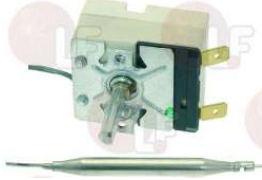

Suitable for:

3444647 SINGLE-PHASE THERMOSTAT 50-215°C
D-shaped pin $\varnothing$ 6x4.6 mm
covered capillary length 2300 mm
bulb $\varnothing$ 6x78 mm
for Fryer electric (FAGOR) FE-18 - FE-25 - FE-4
FE-6

EGO 5513039120

Suitable for:

3444414 SINGLE-PHASE THERMOSTAT 50-250°C
D-shaped pin $\varnothing$ 6x4.6 mm
covered capillary length 1430 mm - 16A 230V
bulb $\varnothing$ 3x160 mm - with adapter nipple band M9x1