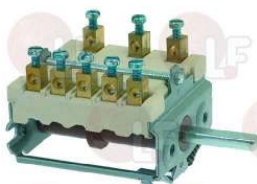

EGO 4941915707

3057083 SELECTOR SWITCH 0-2 POSITIONS
contact capacity 16A 250V - max 150°C
D-shaped pin $\varnothing$ 6x4.6 mm
for Oven under cooktop (MBM)