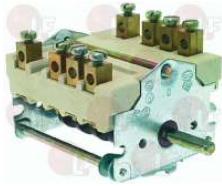

EGO 4334232000

3057013 SELECTOR SWITCH 0-1 0-1 POSITIONS
contact capacity 32A 250V - max 150°C
D-shaft $\varnothing$ 6x4.6 mm
for Bain-marie (ZANUSSI) - Series H900
for Boiling pan (ZANUSSI) - Series H900
Series R701 - Series 700
for Bratt pan (MARENO) - Series 700
for Bratt pan (ZANUSSI) - Series H900
for Fry top (MARENO) - Series 700
for Fryer (ZANUSSI) - Series H900
for Pasta cooker (ZANUSSI) - Series H900
Series R701 - Series 700