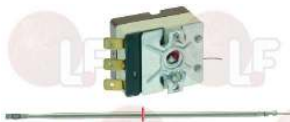

EGO 5532522831

3744061 SINGLE-PHASE THERMOSTAT 125°C
with manual reset
capillary length 900 mm - 16A 250V
bulb $\varnothing$ 3x150 mm