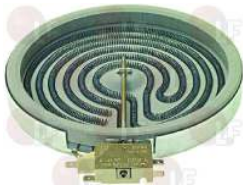

3311095 ELECTRIC HOT PLATE ø 180 mm 1500W 400V

terminal block electric connections
with STAINLESS steel edge
for electric cooking top

EGO 1218453021

EGO 1218453025

3311169 ELECTRIC HOT PLATE ø 180 mm 1700W 230V

faston electric connections
complete with energy adjuster
for glass-ceramic cooking top

EGO 1078631004

EGO 1088631040

3311166 ELECTRIC HOT PLATE ø 180 mm 1800W 230V

faston electric connections
for glass-ceramic cooking top
for glass-ceramic cooking top