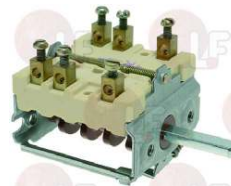

EGO 4934615701

3057254 SELECTOR SWITCH 0-3 POSITIONS
contact capacity 16A 250V - max 150°C
D-shaft $\varnothing$ 6x4.6 mm
for Bain-marie electric (MORICE) - Series 900
for Fryer electric (MORICE) - Series 900
for Oven under cooktop electric (CAPIC)
for Pasta cooker electric (MORICE) - Series 900