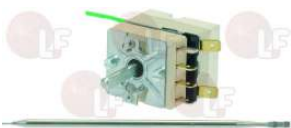

EGO 5510621010

EGO 5513622100

3444489 SINGLE-PHASE THERMOSTAT 30-110°C
D-shaped pin $\varnothing$ 6x4.6 mm
capillary length 1500 mm - 16A 250V
bulb $\varnothing$ 6x125 mm