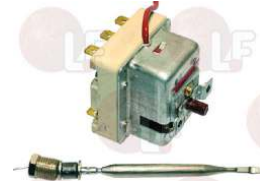

EGO 5531549010

3444972 THREE-PHASE THERMOSTAT 240°C
 with manual reset
 capillary length 2300 mm
 bulb \varnothing 6x88 mm

EGO 5532549050

3443075 THREE-PHASE THERMOSTAT 245°C
 covered capillary length 900 mm
 bulb \varnothing 6x80 mm
 with adapter nipple band M9x1
 for Bratt pan electric (CHARVET) - Series DBRE
 for Bratt pan gas (CHARVET) - Series DBRG