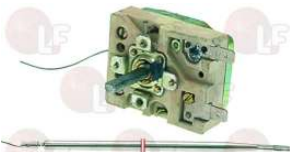

3444074 SINGLE-PHASE THERMOSTAT 45-265°C

D-shaped pin $\varnothing$ 6x4.6 mm
covered capillary length 2000 mm - 16A 250V
bulb $\varnothing$ 3x220 mm
for Oven under cooktop (FOEMM)