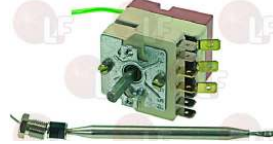

EGO 5513219440

EGO 9755132397

EGO

Suitable for:

3444674 SINGLE-PHASE THERMOSTAT 30-90°C
 complete with switch
 D-shaped pin \varnothing 6x4.6 mm
 covered capillary length 2400 mm - 16A 250V
 bulb \varnothing 6x100 mm - with adapter nipple bland M9x1