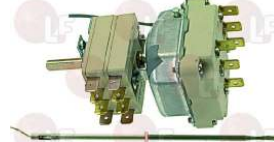

EGO 5534639010

3444234 THREE-PHASE THERMOSTAT 100-195°C
D-shaped pin $\varnothing$ 6x4.6 mm
covered capillary length 1500 mm - 10A 400V
bulb $\varnothing$ 6x134 mm
for Fryer (MODULAR) - Series 600 - Series 700
Series 900
for Fryer electric (KÜPPERSBUSCH) LEF124 - LEF224
NEF144 - NEF176 - NEF224 - NEF244 - SEF124
SEF144 - SEF224