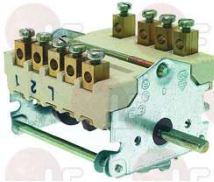

EGO 4325232000

3057031 SELECTOR SWITCH 0-4 POSITIONS
contact capacity 32A 250V-25A 400V - max 150°C
D-shaft ø 6x4.6 mm
for Pasta cooker electric (ANGELO PO)
Series JUNIOR - Series SENIOR - Series SUMMIT
for Pot stove electric (ANGELO PO) - Series ALPHA
Series DELTA - Series OMEGA - Series SENIOR
Series SUMMIT