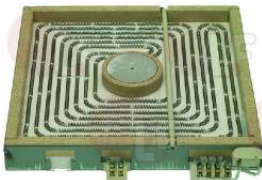

EGO 1133454249

3311075 ELECTRIC HOT PLATE 4000W 400V
 dimensions 300x300 mm
 tilting plate
 terminal block electric connections
 for electric cooking top

EGO 1133460307

EGO 1133460341

3311103 ELECTRIC HOT PLATE 4000W 400V
 dimensions 300x300 mm
 radiant size 270x270 mm
 terminal block electric connections
 for glass-ceramic cooking top
 WITH PAN DETECTOR