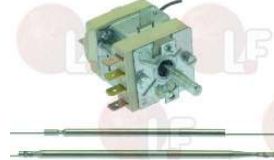

EGO 5534064805+COMM.

EGO 5534964800

5015518 SINGLE-PHASE THERMOSTAT 62-189°C
 complete with auxiliary selector switch
 D-shaped pin \varnothing 6x4.6 mm
 covered capillary length 700 mm - 16A 250V
 bulb \varnothing 4x120 mm
 for Boiling pan (MARENO) - Series 700
 Series 900 PROTAGONISTA
 for Fryer (MARENO) - Series 700 - Series 900