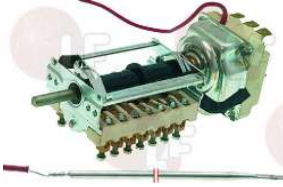

Suitable for:

EGO

3444147 THREE-PHASE THERMOSTAT 50-320°C
complete with selector switch
D-shaped pin $\varnothing$ 6x4.6 mm
covered capillary length 1400 mm - 10A 400V
bulb $\varnothing$ 3x220 mm
for Oven under cooktop (ANGELO PO) - Series GAMMA
Series JUNIOR