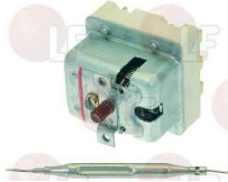

Suitable for:

EGO

3444557 THREE-PHASE THERMOSTAT 270°C
with manual reset
covered capillary length 870 mm - 20A 400V
bulb $\varnothing$ 6x78 mm
for Fry top (ZANUSSI) - Series N700 - Series PR700

EGO 5532552814

3444776 THREE-PHASE THERMOSTAT 280°C
with manual reset
covered capillary length 900 mm - 16A 230V
bulb $\varnothing$ 4x125 mm